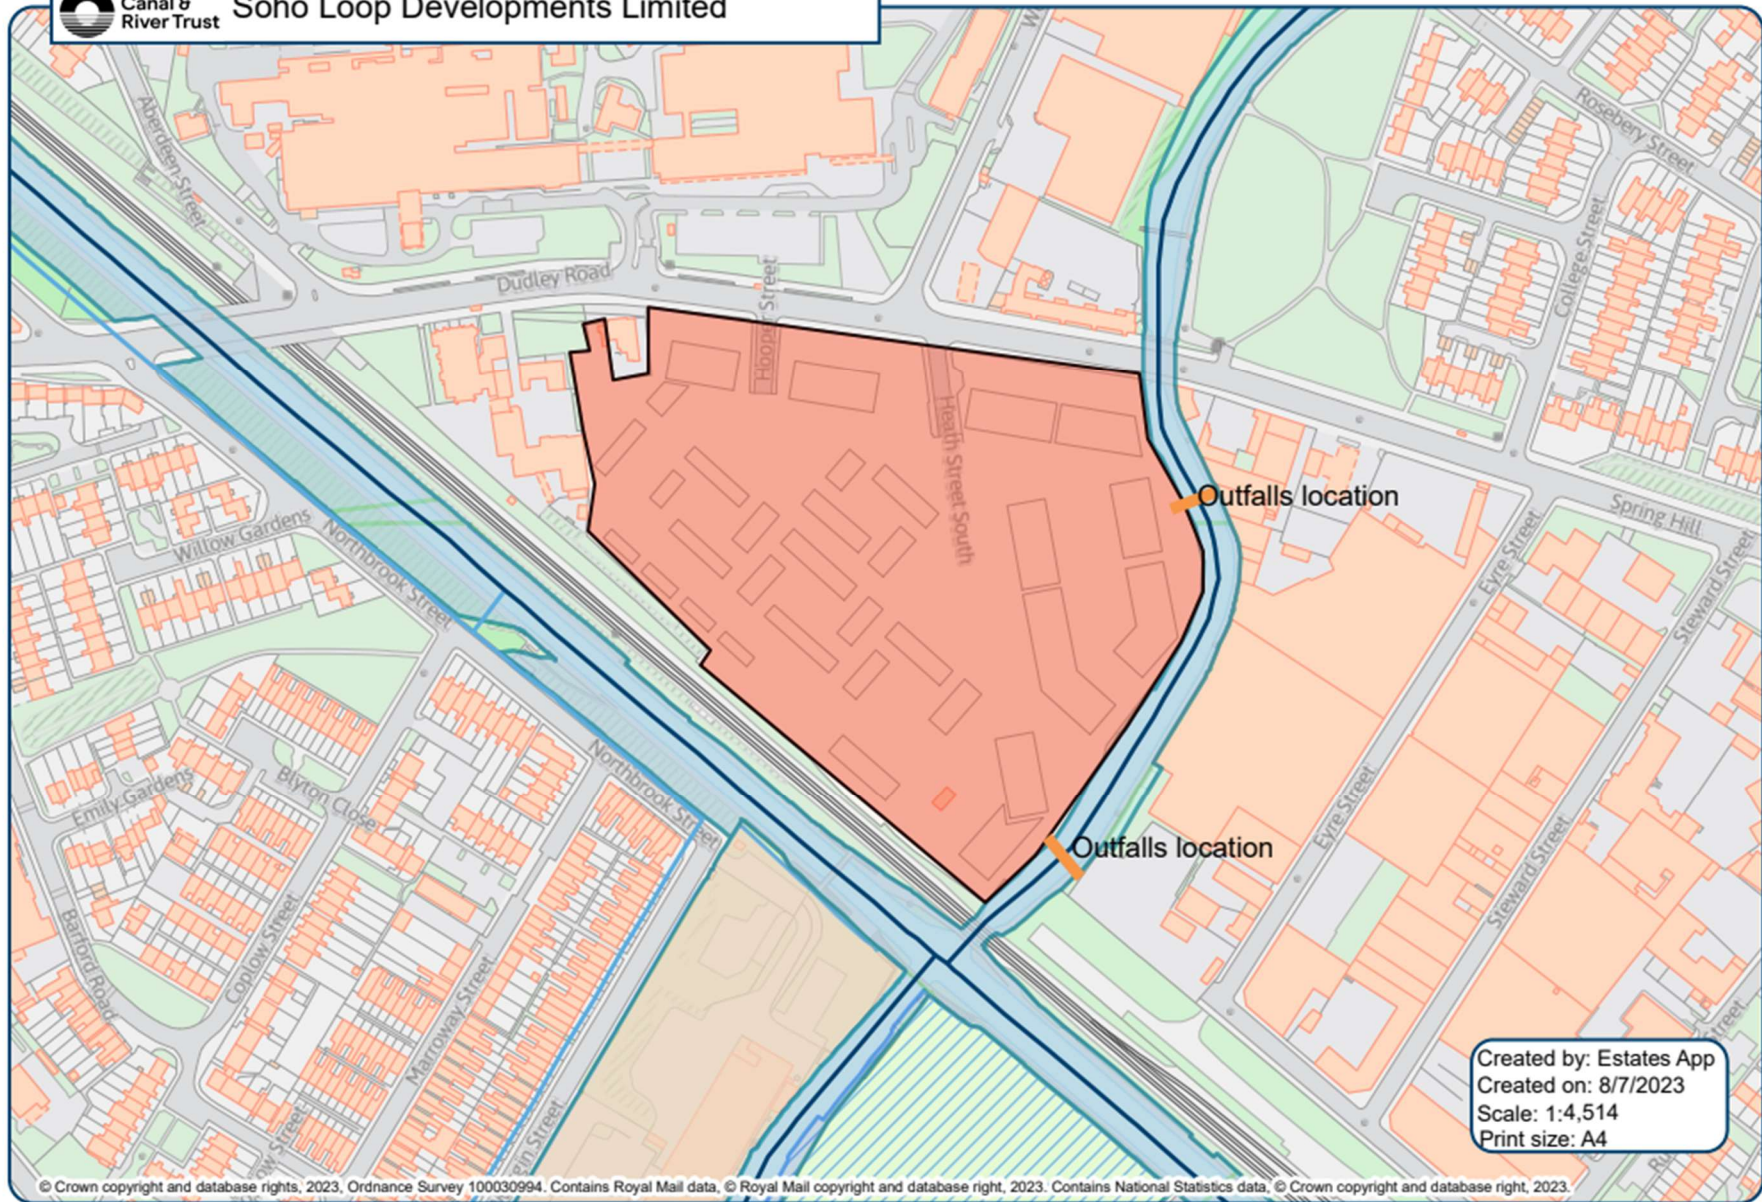

Canal &  
River Trust

Soho Loop Developments Limited

Created by: Estates App  
Created on: 8/7/2023  
Scale: 1:4,514  
Print size: A4